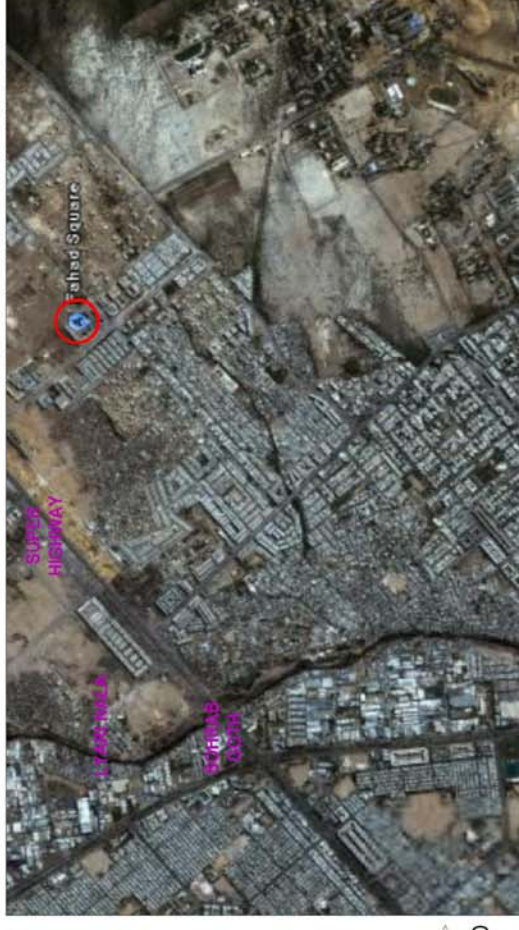

LOCATION OF FAHAD SQUARE IN KARACHI

APPENDIX 4.4.1

AREA AROUND FAHAD SQUARE

FAHAD SQUARE IN ITS IMMEDIATE CONTEXT

DRAWING TITLE: LOCATION PLAN / CONTEXT	CASE FAHAD SQUARE (FS), GULZAR-E-HIJRI	DATE: NOVEMBER, 2008	DRAWING NO.: FS - 01	ORIENTATION
		REVISED: JUNE, 2009		