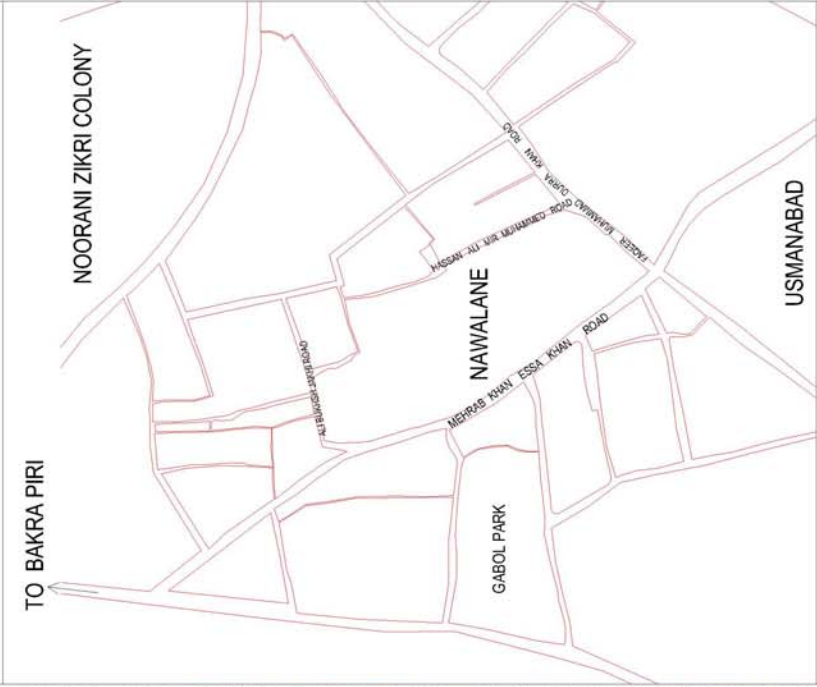

APPENDIX 4.2.1

△ AREA AROUND NAWALANE

△ NAWALANE IN ITS IMMEDIATE CONTEXT

△ LOCATION OF NAWALANE IN KARACHI

DRAWING TITLE: LOCATION PLAN / CONTEXT- EXISTING	CASE MEHRAB KHAN ESA KHAN ROAD, UC 11, NAWALANE, LYARI (NL)	DATE: NOVEMBER, 2008	DRAWING NO.: NL - 01	ORIENTATION
		REVISED: JUNE, 2009		