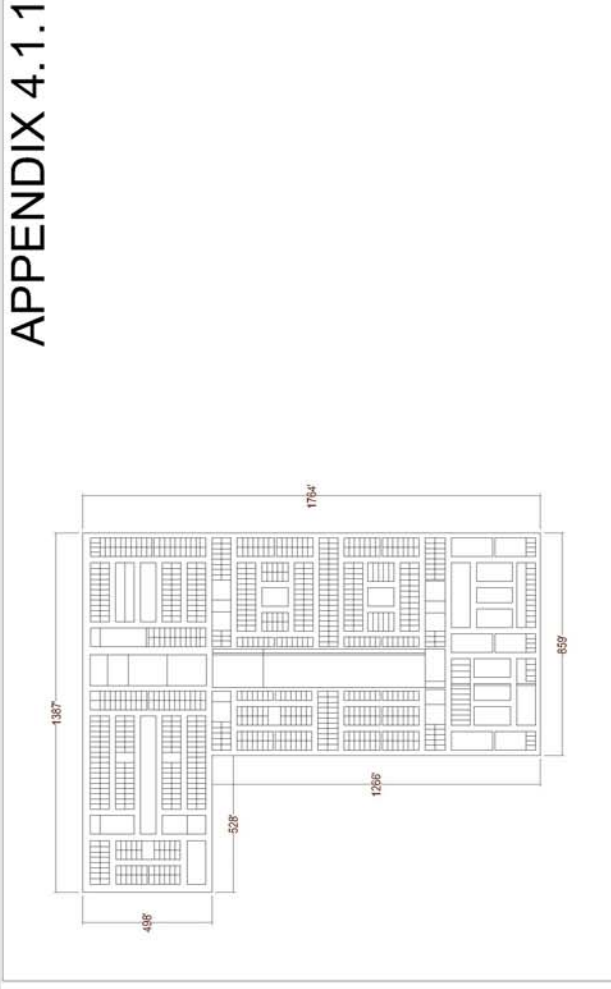

△ LOCATION OF KHUDA KI BASTI 3 IN KARACHI

▽ KHUDA KI BASTI 3 IN ITS IMMEDIATE CONTEXT

▽ AREA AROUND KHUDA KI BASTI 3

▽ PHASE II, KHUDA KI BASTI 3 AS PLANNED

APPENDIX 4.1.1

DRAWING LOCATION PLAN / TITLE: CONTEXT

CASE KHUDA KI BASTI 3 PHASE II

DATE: NOVEMBER, 2008
REVISED: JUNE, 2009

DRAWING NO.: KKB - 01
SCALE: NTS